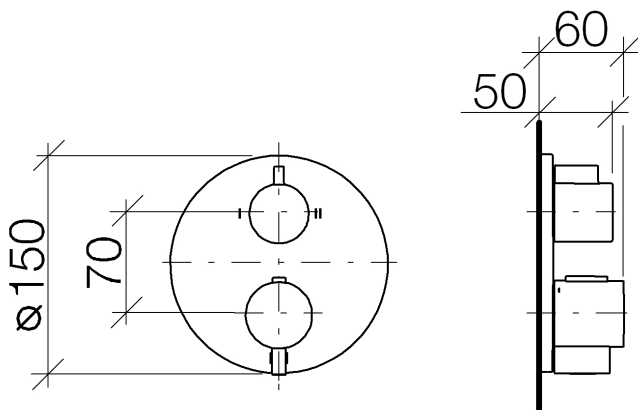

Shower - Meta

Concealed thermostat with two-way volume control - polished chrome

Article number: 36 426 970-00 0010

- Diverter with integrated volume control and integrated stops
- Cover plate Ø 5-7/8"
- Temperature control handle with safety lock at 100 °F/ 38°C
- Max. temperature can be set on the trim
- (ADA)

polished chrome

Accessory is required for this item.

Dimensional drawing

All dimensions in mm / inch = mm x 0,0394

Shower - Meta

Concealed thermostat with two-way volume control - polished chrome

Article number: 36 426 970-00 0010

Flow rate chart

Shower - Meta

Concealed thermostat with two-way volume control - polished chrome

Article number: 36 426 970-00 0010

Other surface finishes

platinum matte

36 426 970-06 0010

platinum

Required article

35 426 970-90 0010

Concealed thermostat with integrated supply stops -

Shower - Meta

Concealed thermostat with two-way volume control - polished chrome

Article number: 36 426 970-00 0010

Spare parts list