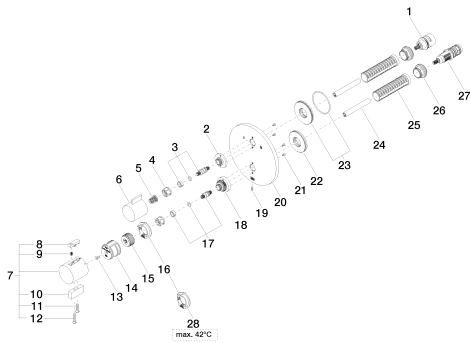

polished chrome

Accessory is required for this item.

Dimensional drawing

All dimensions in mm / inch = mm x 0,0394

Shower - Meta

Concealed thermostat with two-way volume control - polished chrome

Article number: 36 426 970-00 0010

Required article

35 426 970-90 0010

Concealed thermostat with integrated supply stops -

Shower - Meta

Concealed thermostat with two-way volume control - polished chrome

Article number: 36 426 970-00 0010

Spare parts list