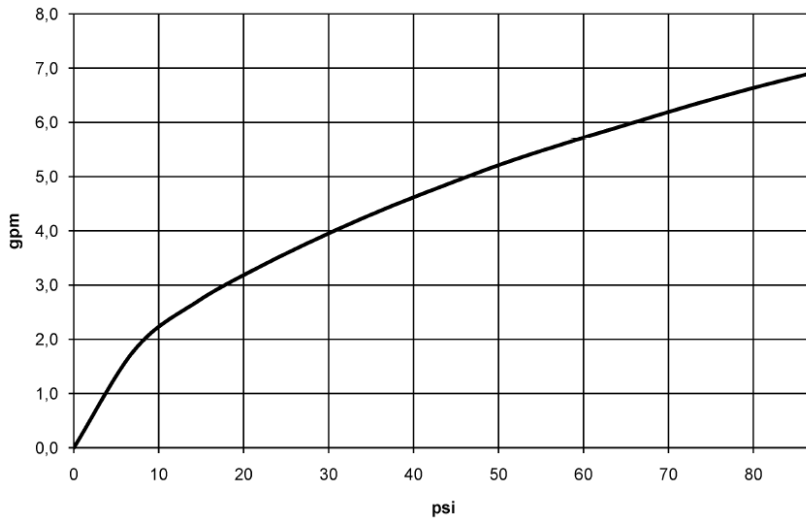

Shower - Meta

Concealed thermostat with two-way volume control - polished chrome

Article number: 36 426 970-00 0010

- Diverter with integrated volume control and integrated stops
- Cover plate Ø 5-7/8"
- Temperature control handle with safety lock at 100 °F/ 38°C
- Max. temperature can be set on the trim
- (ADA)

polished chrome

Accessory is required for this item.

Dimensional drawing

All dimensions in mm / inch = mm x 0,0394

Shower - Meta

Concealed thermostat with two-way volume control - polished chrome

Article number: 36 426 970-00 0010

Flow rate chart

Shower - Meta

Concealed thermostat with two-way volume control - polished chrome

Article number: 36 426 970-00 0010

Other surface finishes

platinum matte

36 426 970-06 0010

platinum